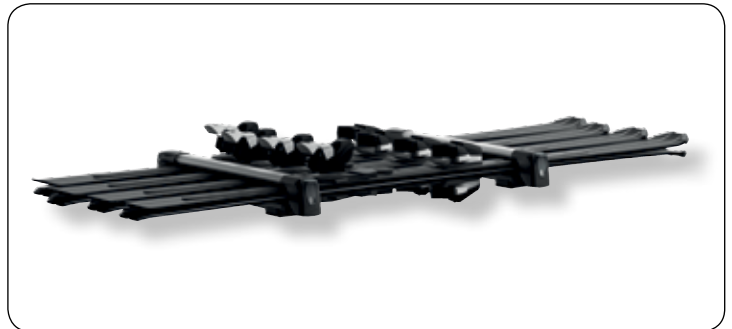

CC / DC

Flange type.
MZ314836

▲ **Kayak / surfboard carrier**

DC

2 holders and 2 tie-down straps. MZ313537

▲ **Ski / snowboard carriers**

DC

Ski / snowboard carrier 500mm loading width, suitable for up to 4 pairs of skis or 2 snowboards. MZ315029