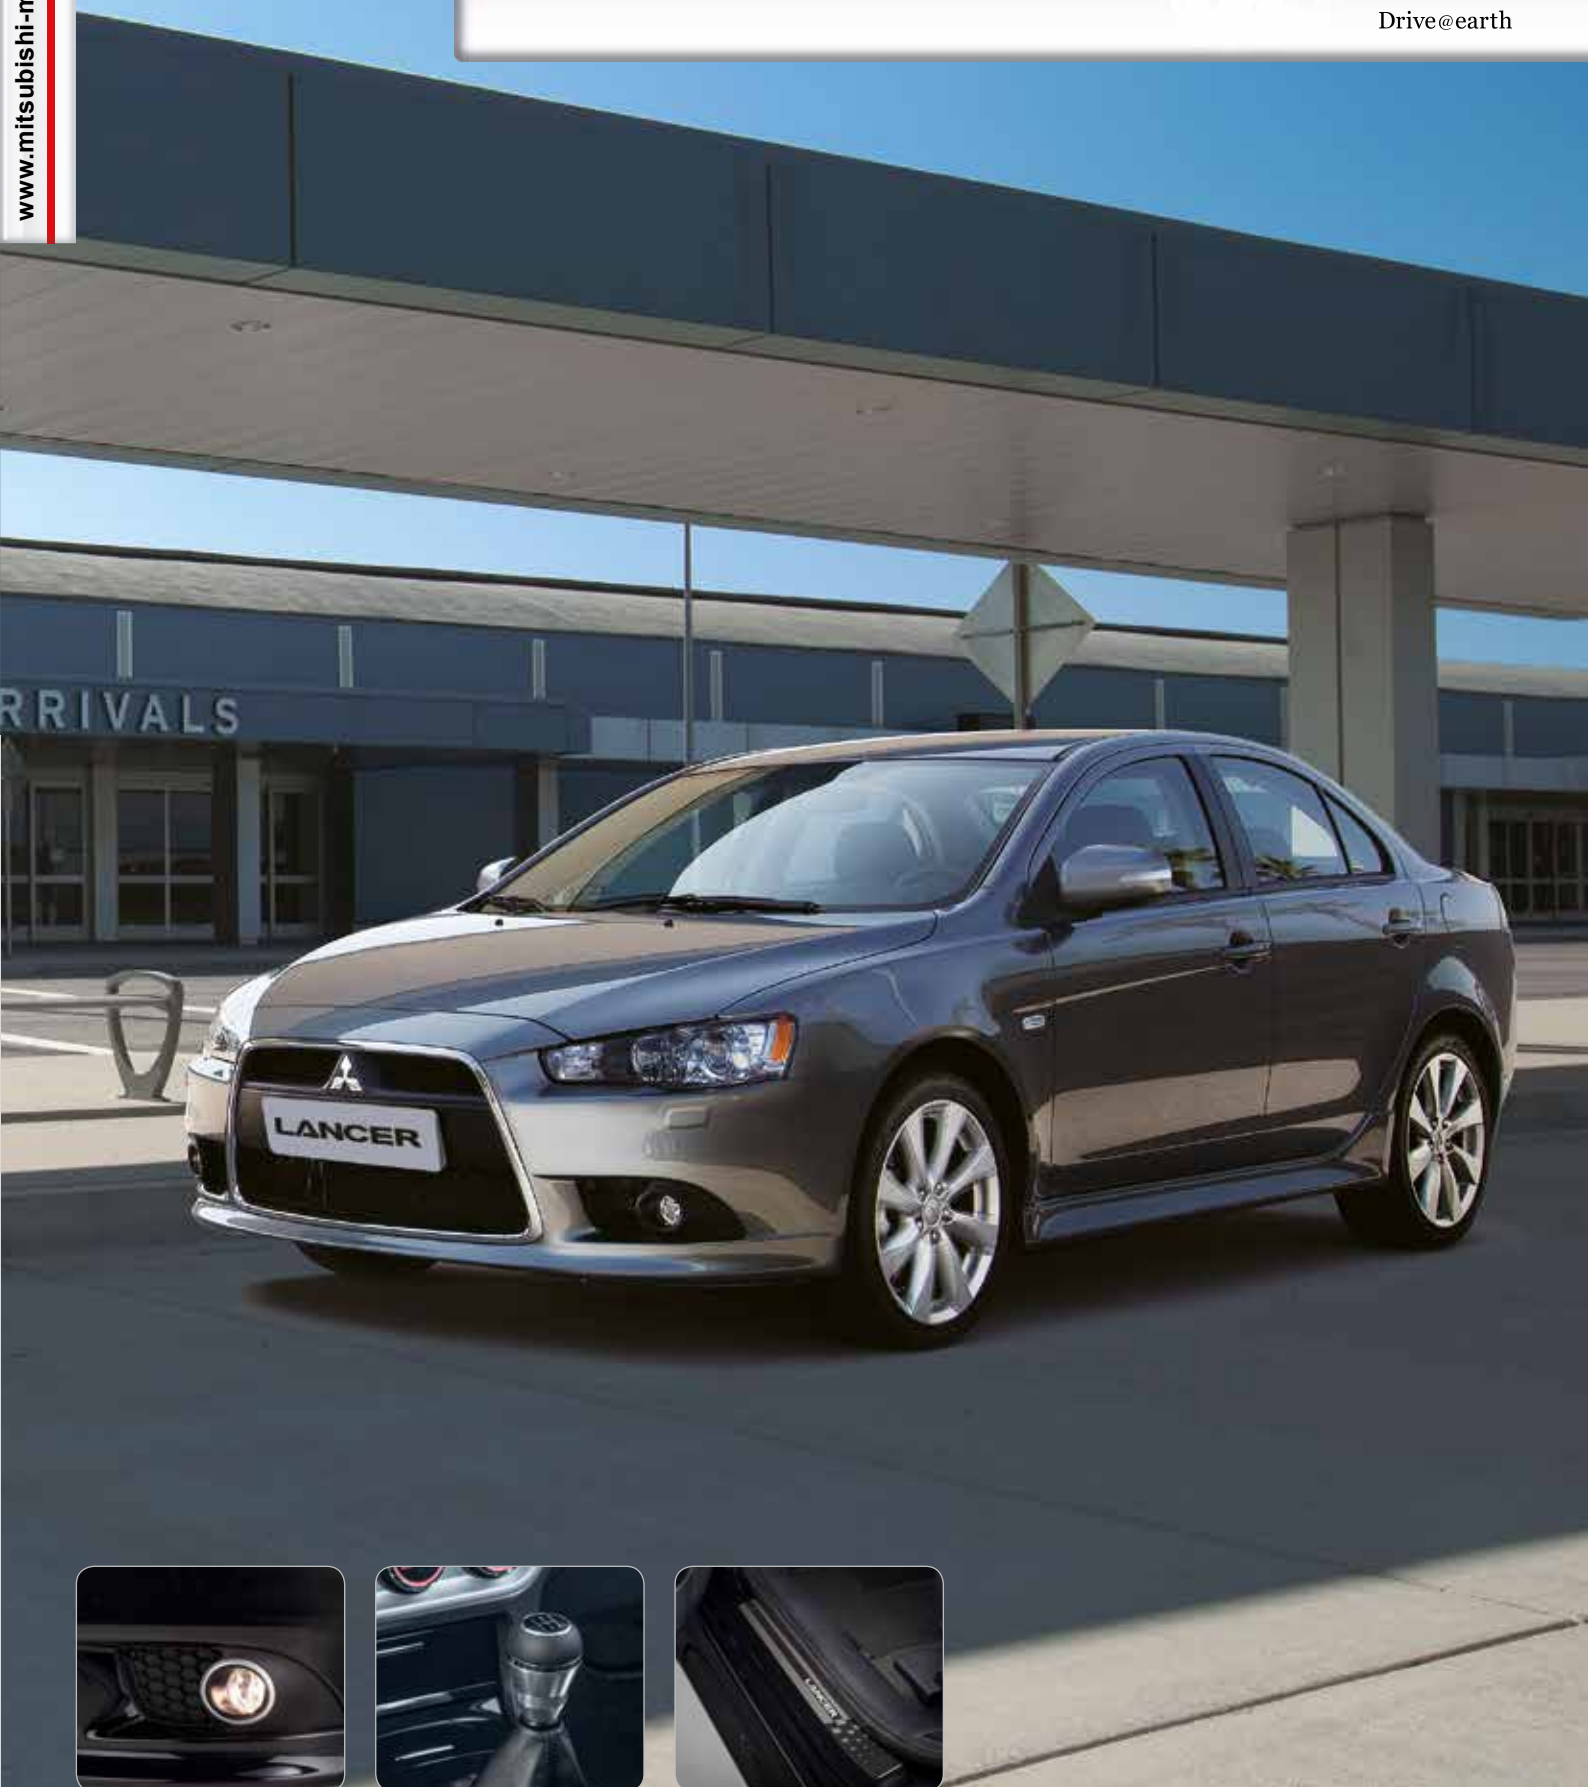

LANCER

SPORTBACK / SEDAN ACCESSORIES

MITSUBISHI
MOTORS
Drive@earth

Exterior Styling	4 - 7
Interior Styling	8 - 9
In-car Entertainment	10 - 13
Wheels	14 - 15
Comfort	16 - 17
Safety & Protection	18 - 19
Transport & Leisure	20 - 21
Mitsubishi Collection	22
Quick Reference List	22 - 23